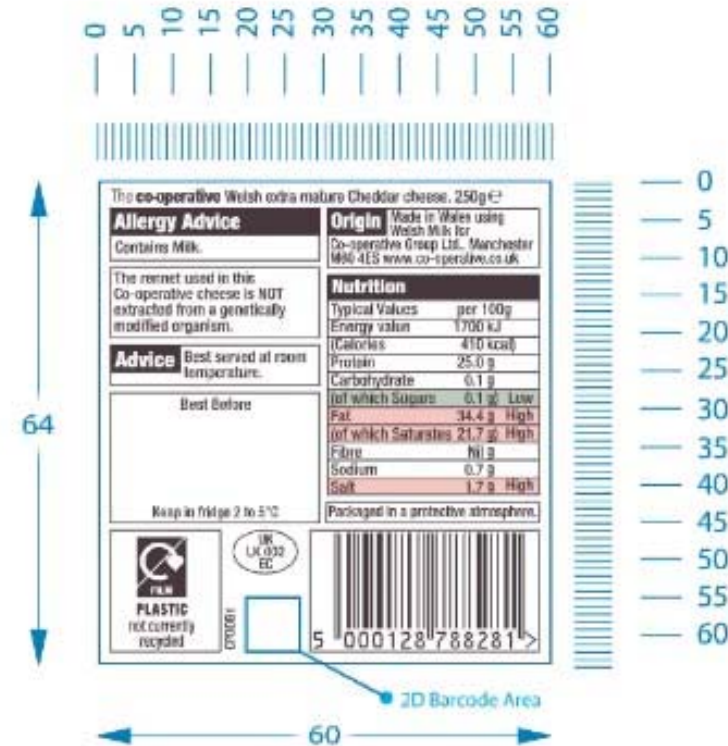

HELVETICA NEUE CONDENSED FONT SIZE CHECK

M M M M M M M M M M
 6PT 7PT 8PT 9PT 10PT 11PT 12PT 13PT 14PT 15PT

Artwork for Approval

Barcode: 5000128788281

Header Information	Base Information	Header Colours	Base Colours	Artwork QC Checklist
Job Description: British Ex Mature Cheddar Date: 02-02-09 Customer: Co-operative Product Code: COP-011-1363Y Label Size: 55mm x 75mm Proof Size: 100% Version No: 1 Operator: TF	Job Description: Base Date: 02-02-09 Customer: Co-operative Product Code: COP-011-1370X Label Size: 64mm x 60mm Proof Size: 100% Version No: 1 Operator: TF	PAN 484 <input type="checkbox"/> PAN 496 <input type="checkbox"/> PAN 485 <input type="checkbox"/> PAN 2758 <input checked="" type="checkbox"/> Varnish PAN 374 <input type="checkbox"/> Deadener	20% PAN 498 <input type="checkbox"/> BLACK <input type="checkbox"/> Cyan <input type="checkbox"/> Magenta <input type="checkbox"/> Yellow <input type="checkbox"/> Black <input checked="" type="checkbox"/> Varnish <input type="checkbox"/> Deadener	1 AW Number(s) / Product Code 2 Barcode 3 Colours & Swatches 4 Black Objects "100% Black" 5 Black Objects "Overprint" 6 Keylines

IMPORTANT: This is a thermal proof and whilst every effort is made to match the Pantone reference, there may be a variation due to the limitations of the proofing process. When printing we will match the Pantone references specified above. Paragon Labels will not be liable for any errors after client signed approval - please ensure all details are checked.